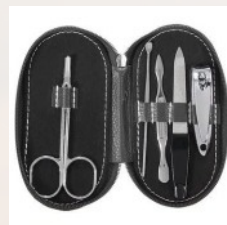

Dear Sales Team, LIMITED STOCK QTY IS AVAILABLE,
KINDLY CHECK PHYSICAL STOCK IN SOFTWARE BEFORE BILLING TO ANY CUSTOMERS.

CODE : 095 EACH PRICE : Rs.50.00
NAME : CHARGING MOBILE STAND

CODE : 095 EACH PRICE : Rs.300.00
NAME :MOBILE PHONE VIDEO AMPLIFIER SCREEN

CODE : 095 EACH PRICE : Rs.10.00
NAME : PYRAMID MOBILE STAND

CODE : 096 EACH PRICE : Rs.99.00
NAME : MULTIFICATION BRUSH 5IN 1 (KEYBOARD)